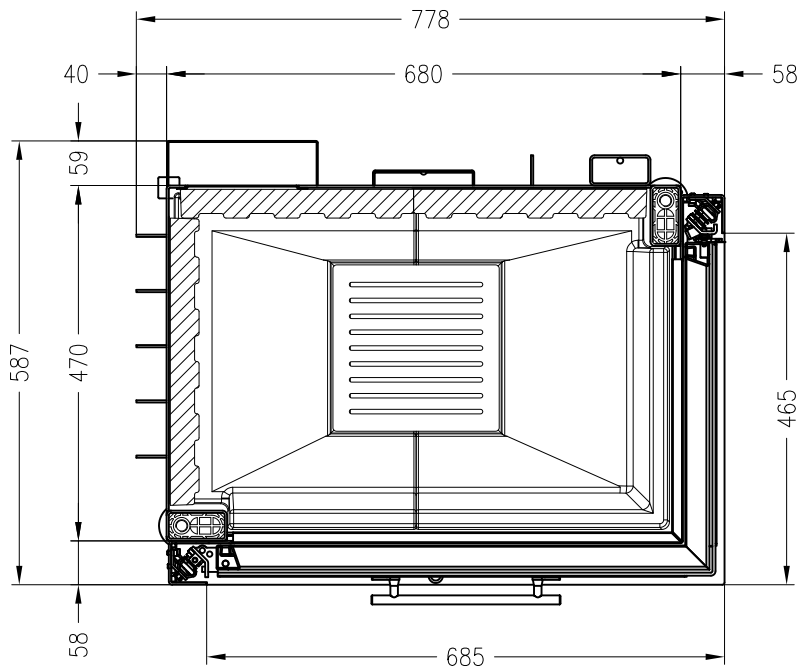

Fireplace insert Varia 2Rh-4S

elevating door

Linear 4S

as at: 11/2010

front view
M~1:20

side view
M~1:20

horizontal section
M~1:10

All representations and drawings are protected by applicable copyright laws.
Utilisation or publication, including individual details, only with our written approval.
Technical data subject to change. Errors and omissions excepted.