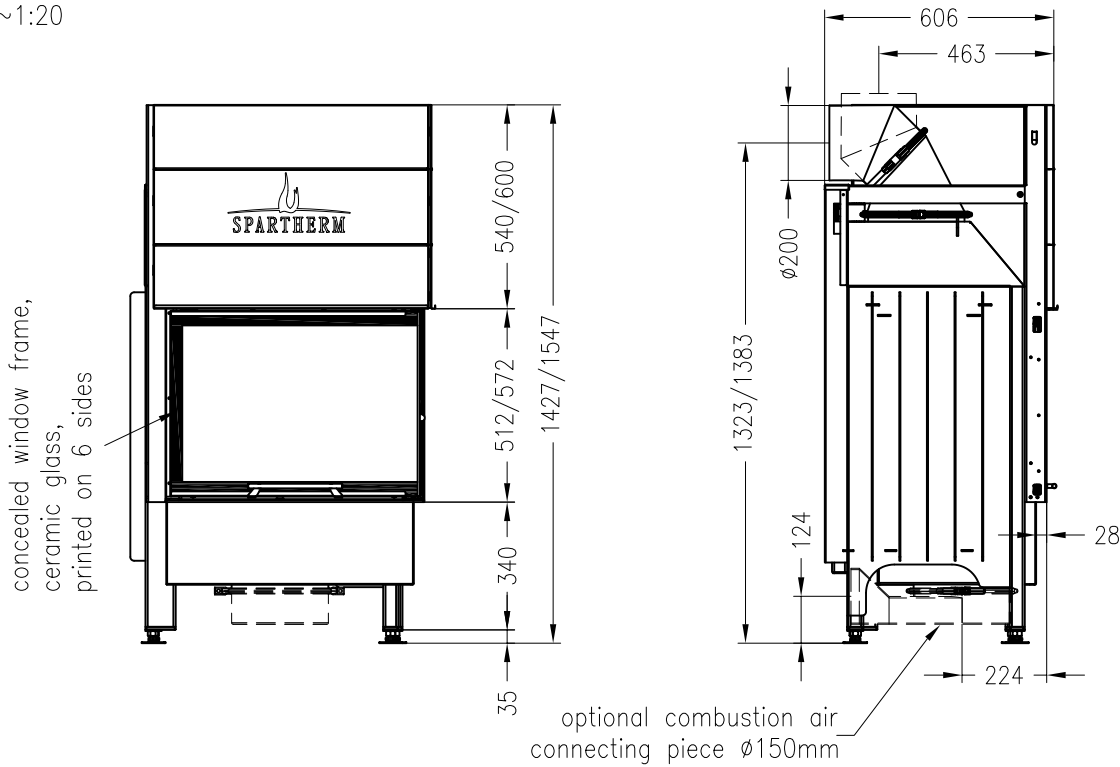

Fireplace insert Varia 2Rh-4S

elevating door

Linear 4S

as at: 11/2010

front view
M~1:20

side view
M~1:20

horizontal section
M~1:10

All representations and drawings are protected by applicable copyright laws.
Utilisation or publication, including individual details, only with our written approval.
Technical data subject to change. Errors and omissions excepted.